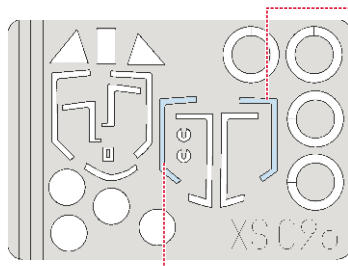

**eduard**  
**Express Mask**  
**XF 095**

**Look for Express Mask XS 095  
for 1/72 Fw-190D  
( not included in this set )**

1.) B2

**REFERENCES:** Aero Detail 2 - Fw190D  
Maru Mechanic # 26 / 1981  
Squadron/Signal Pbl. Walk Around - Fw 190D